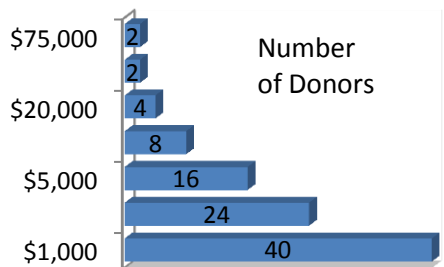

Giving Chart

Thank you! Your gift will help bring this project into reality.